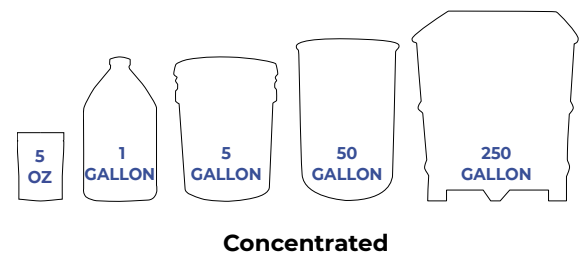

BLOOM

Bloom Nutrient Formula stimulates the bloom phase of flower, bud or fruit.

NUTRIENT FEEDING CHART

Mixing Compatibility

For best results, use all 3 together
GROW MICRO BLOOM

WHERE TO USE

SIZES AVAILABLE